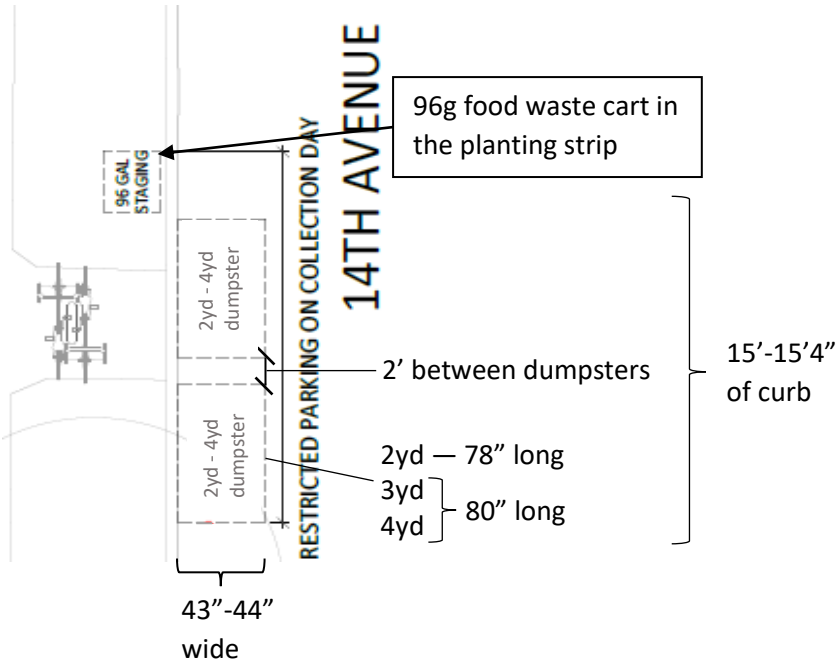

SPU Dumpster Staging Requirements

2-4yd uncompacted dumpsters (parallel to curb)

Note: See dumpster dimensions [here](#).

Dumpster Dimension Chart			
Size	Length	Depth	Height
1yd	78"	30"	46"
1.5yd	78"	35"	46"
2yd	78"	44"	48"
3yd	80"	43"	Rear: 57" Front: 48"
4yd	80"	54"	Rear: 63" Front: 53"