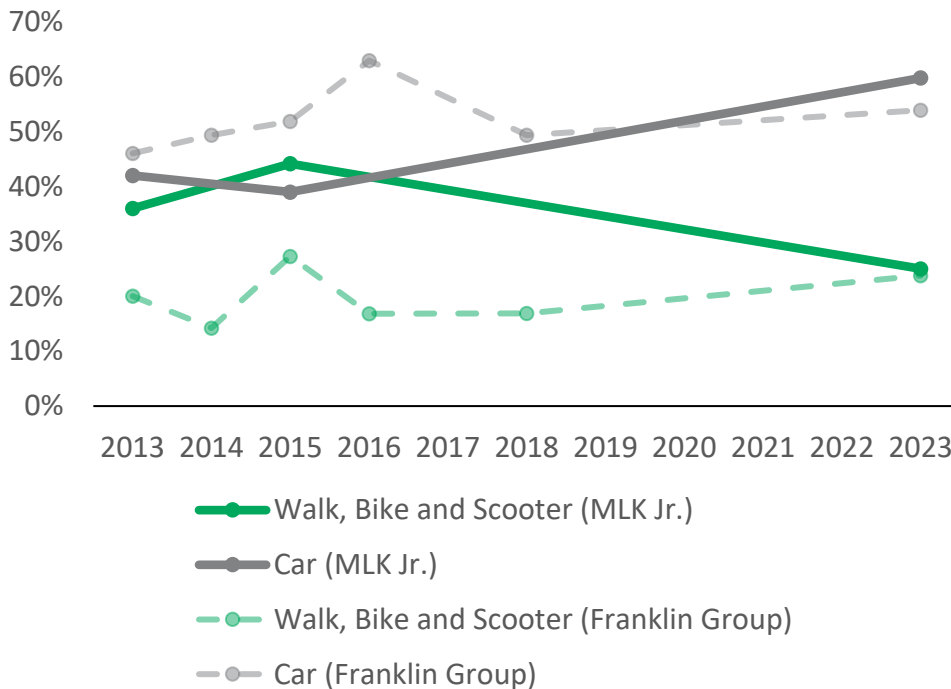

# Martin Luther King Jr. Elementary School

How are students getting to and from school?

- ## Franklin High School Area
- Beacon Hill International
  - Dearborn Park International
  - Hawthorne
  - Kimball
  - **Martin Luther King Jr.**
  - Maple
  - John Muir
  - Orca K-8

How has getting to and from school changed over time?

**25%**  
Students getting to your school in an active way

## Notes

Walking and biking is increasing across the district!

MLK Jr.'s response rate was low so responses may not accurately depict the whole school.