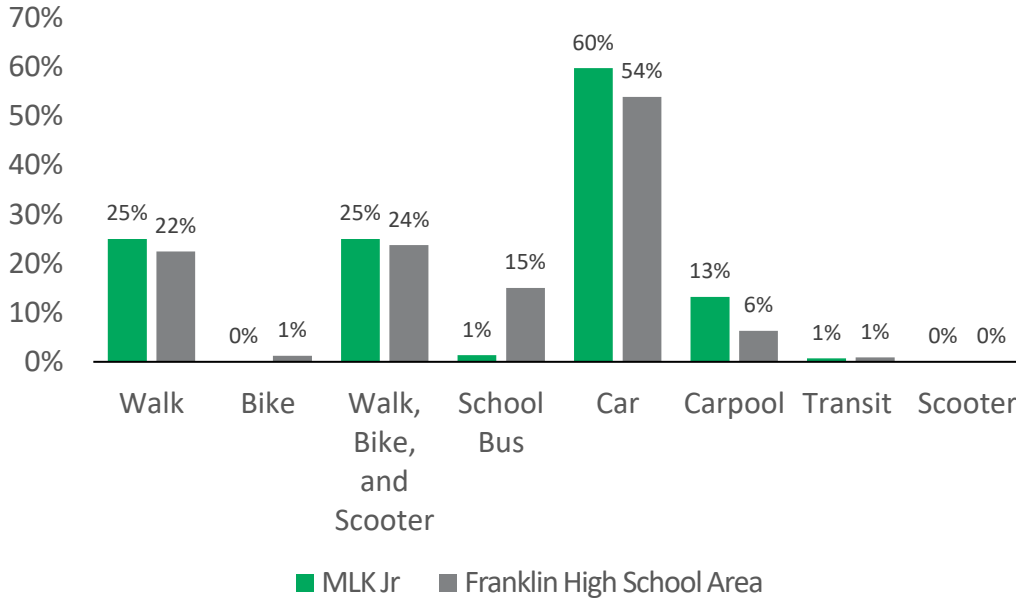

# Martin Luther King Jr. Elementary School

How are students getting to and from school?

- ## Franklin High School Area
- Beacon Hill International
  - Dearborn Park International
  - Hawthorne
  - Kimball
  - **Martin Luther King Jr.**
  - Maple
  - John Muir
  - Orca K-8

How has getting to and from school changed over time?

**25%**  
Students getting to your school in an active way