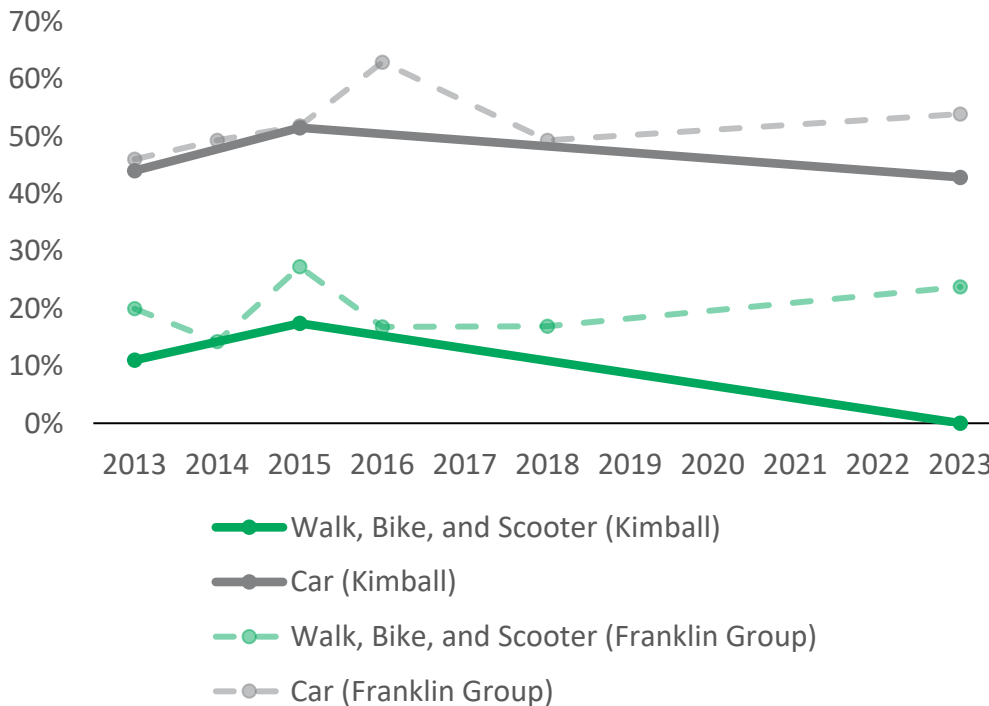

2023 K-5 School Travel Tally

Kimball Elementary School

How are students getting to and from school?

How has getting to and from school changed over time?

- ## Franklin High School Area
- Beacon Hill International
 - Dearborn Park International
 - Hawthorne
 - **Kimball**
 - Martin Luther King Jr.
 - Maple
 - John Muir
 - Orca K-8

0%
Students getting to your school in an active way

Notes

Kimball was at an interim location during this tally. The response rate was low so percentages may not accurately depict the whole school.

Walking and biking are increasing across the district!