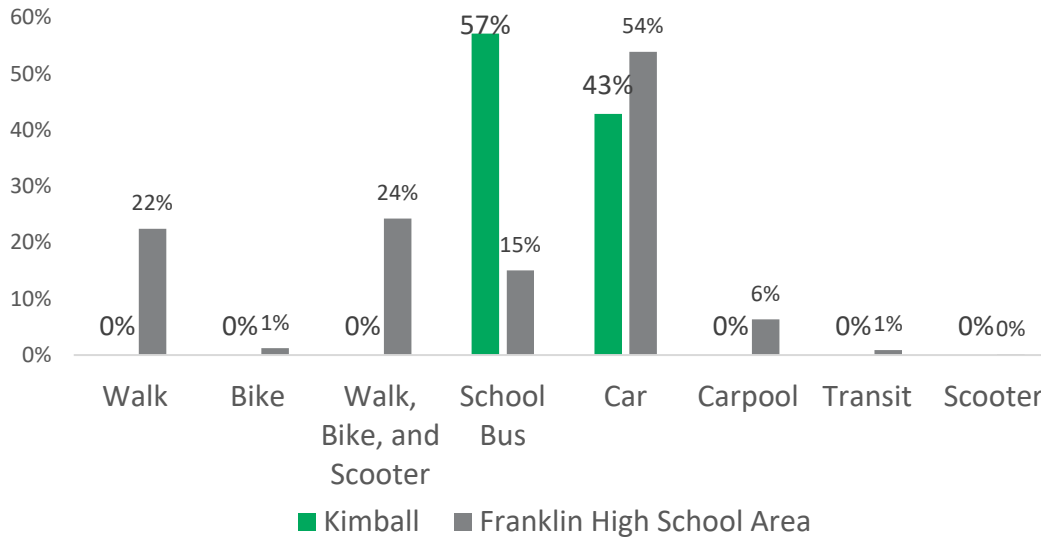

2023 K-5 School Travel Tally

Kimball Elementary School

How are students getting to and from school?

How has getting to and from school changed over time?

- ## Franklin High School Area
- Beacon Hill International
 - Dearborn Park International
 - Hawthorne
 - **Kimball**
 - Martin Luther King Jr.
 - Maple
 - John Muir
 - Orca K-8

0%
Students getting to your school in an active way

Notes

Kimball was at an interim location during this tally. The response rate was low so percentages may not accurately depict the whole school.

Walking and biking are increasing across the district!