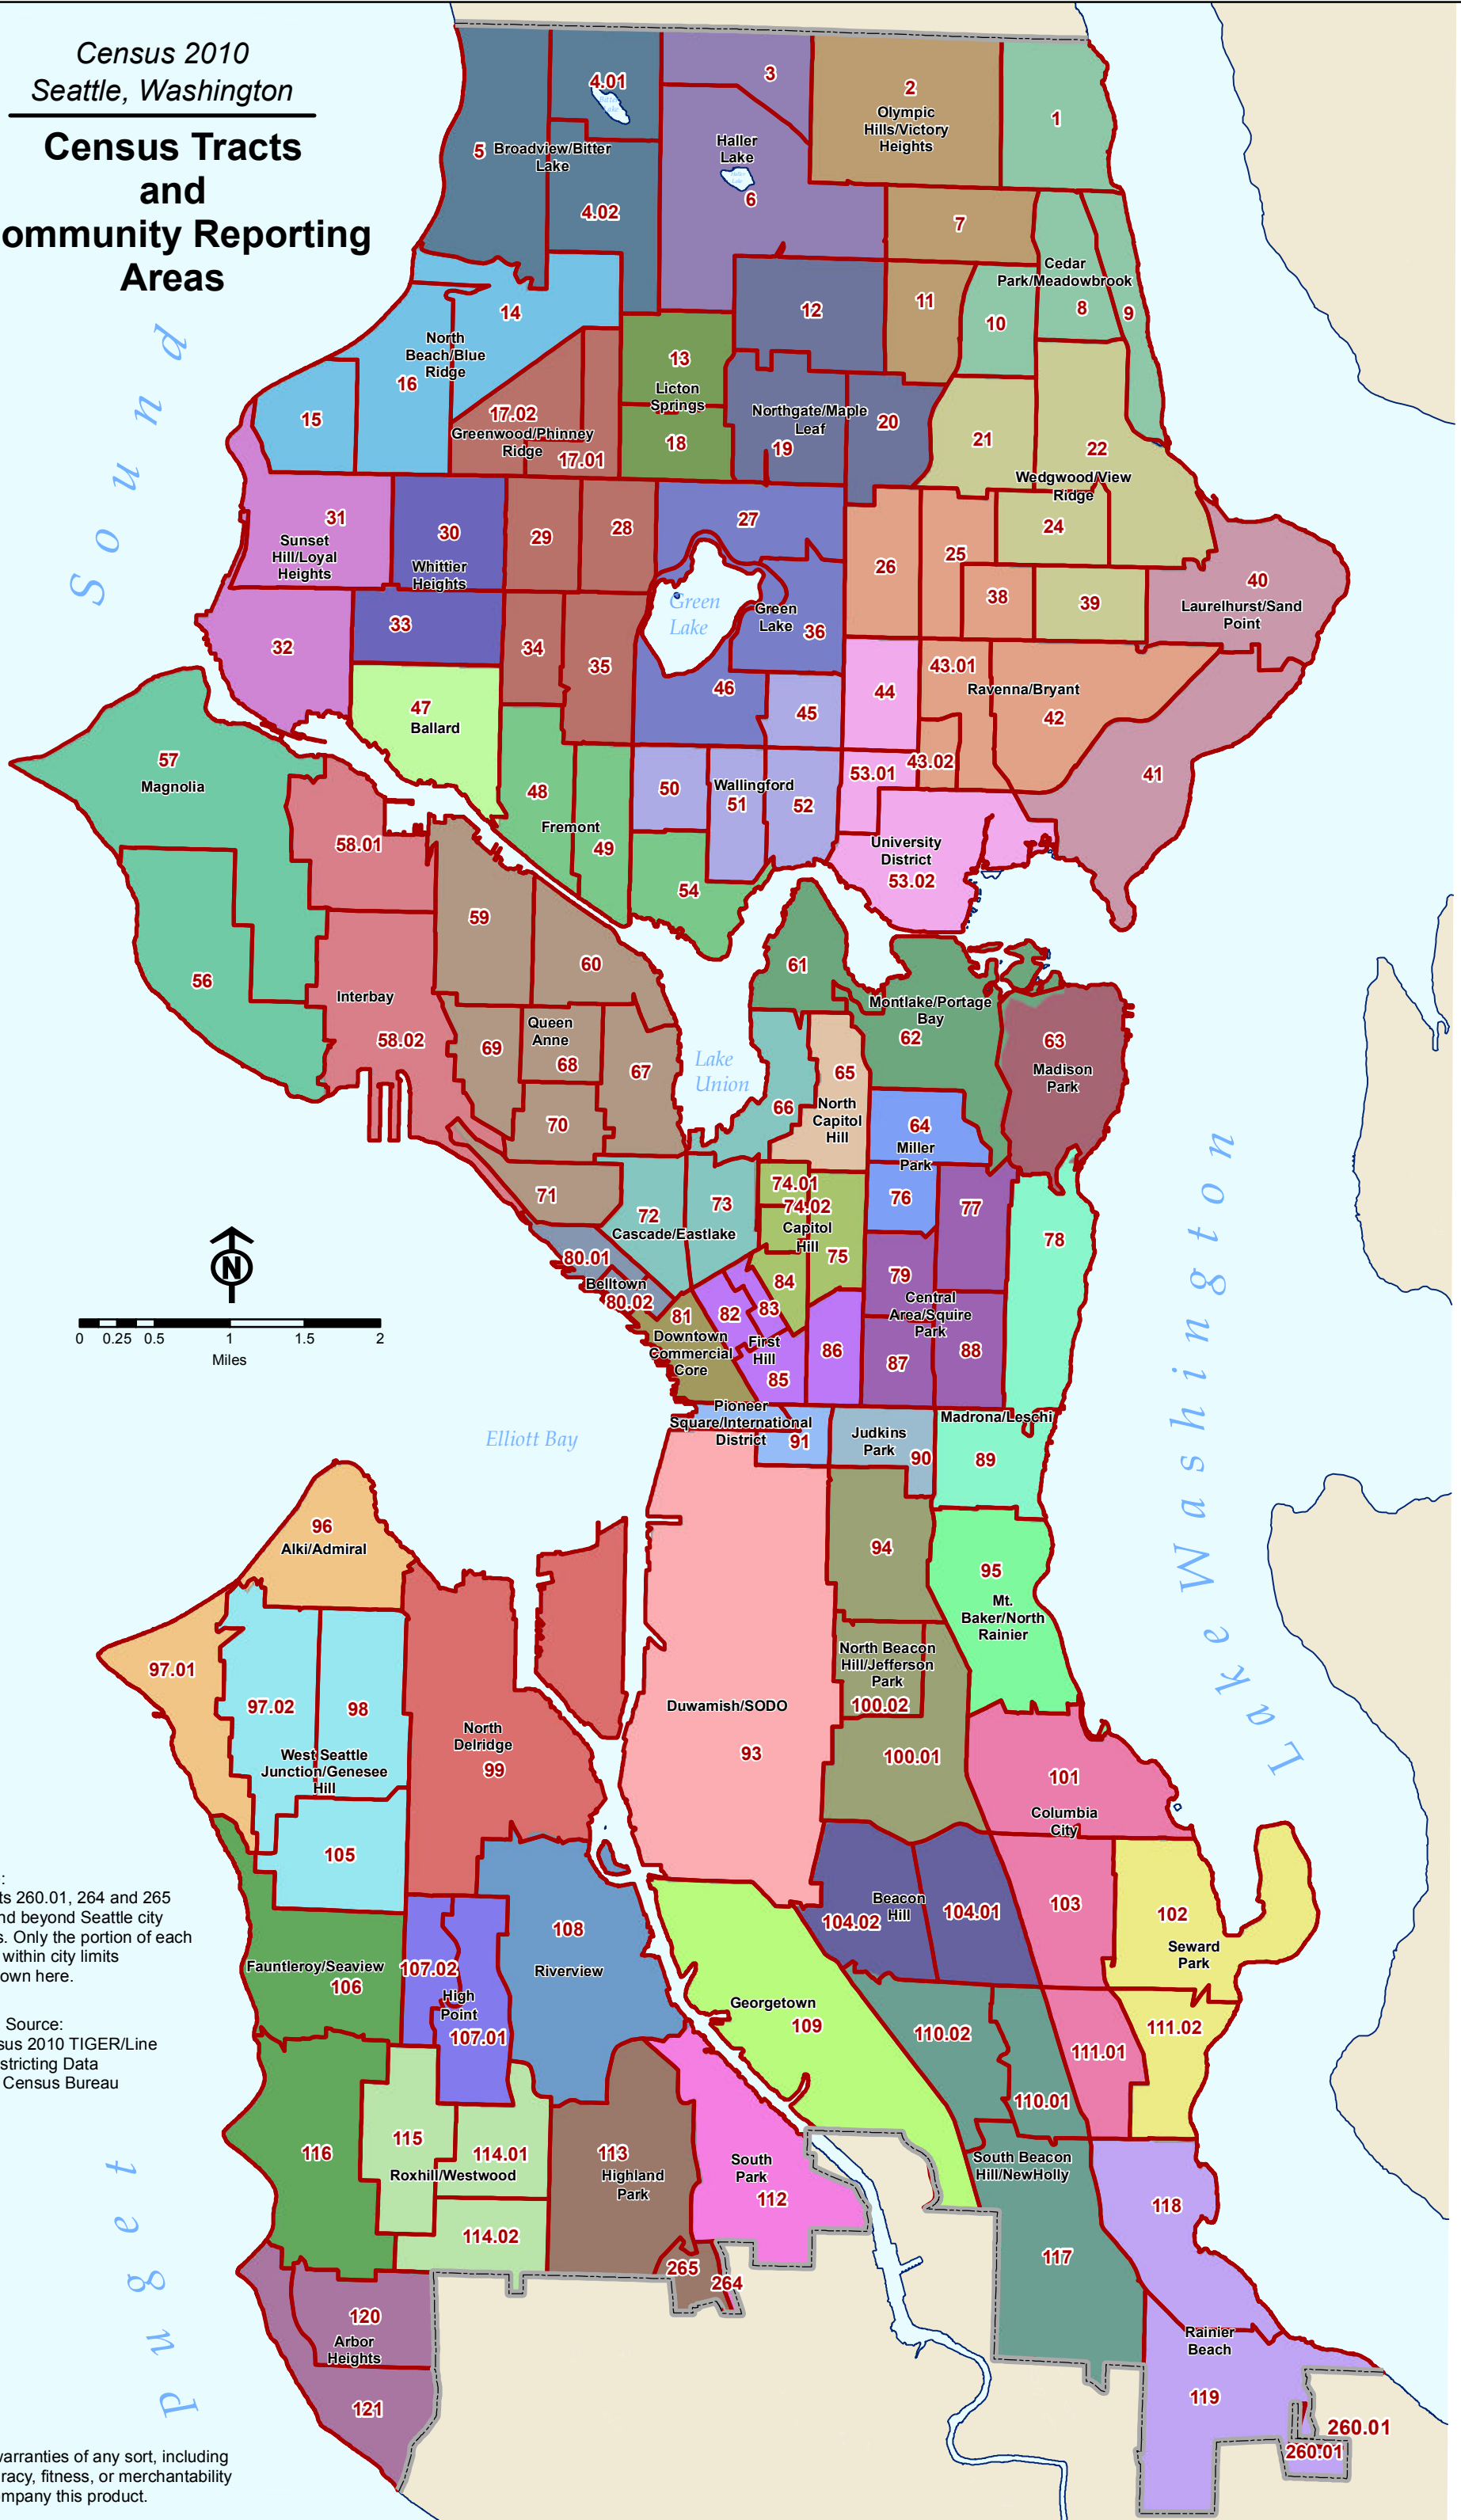

Census 2010
Seattle, Washington

Census Tracts and Community Reporting Areas

Note:
Tracts 260.01, 264 and 265
extend beyond Seattle city
limits. Only the portion of each
tract within city limits
is shown here.

Data Source:
Census 2010 TIGER/Line
Redistricting Data
U.S. Census Bureau

No warranties of any sort, including
accuracy, fitness, or merchantability
accompany this product.