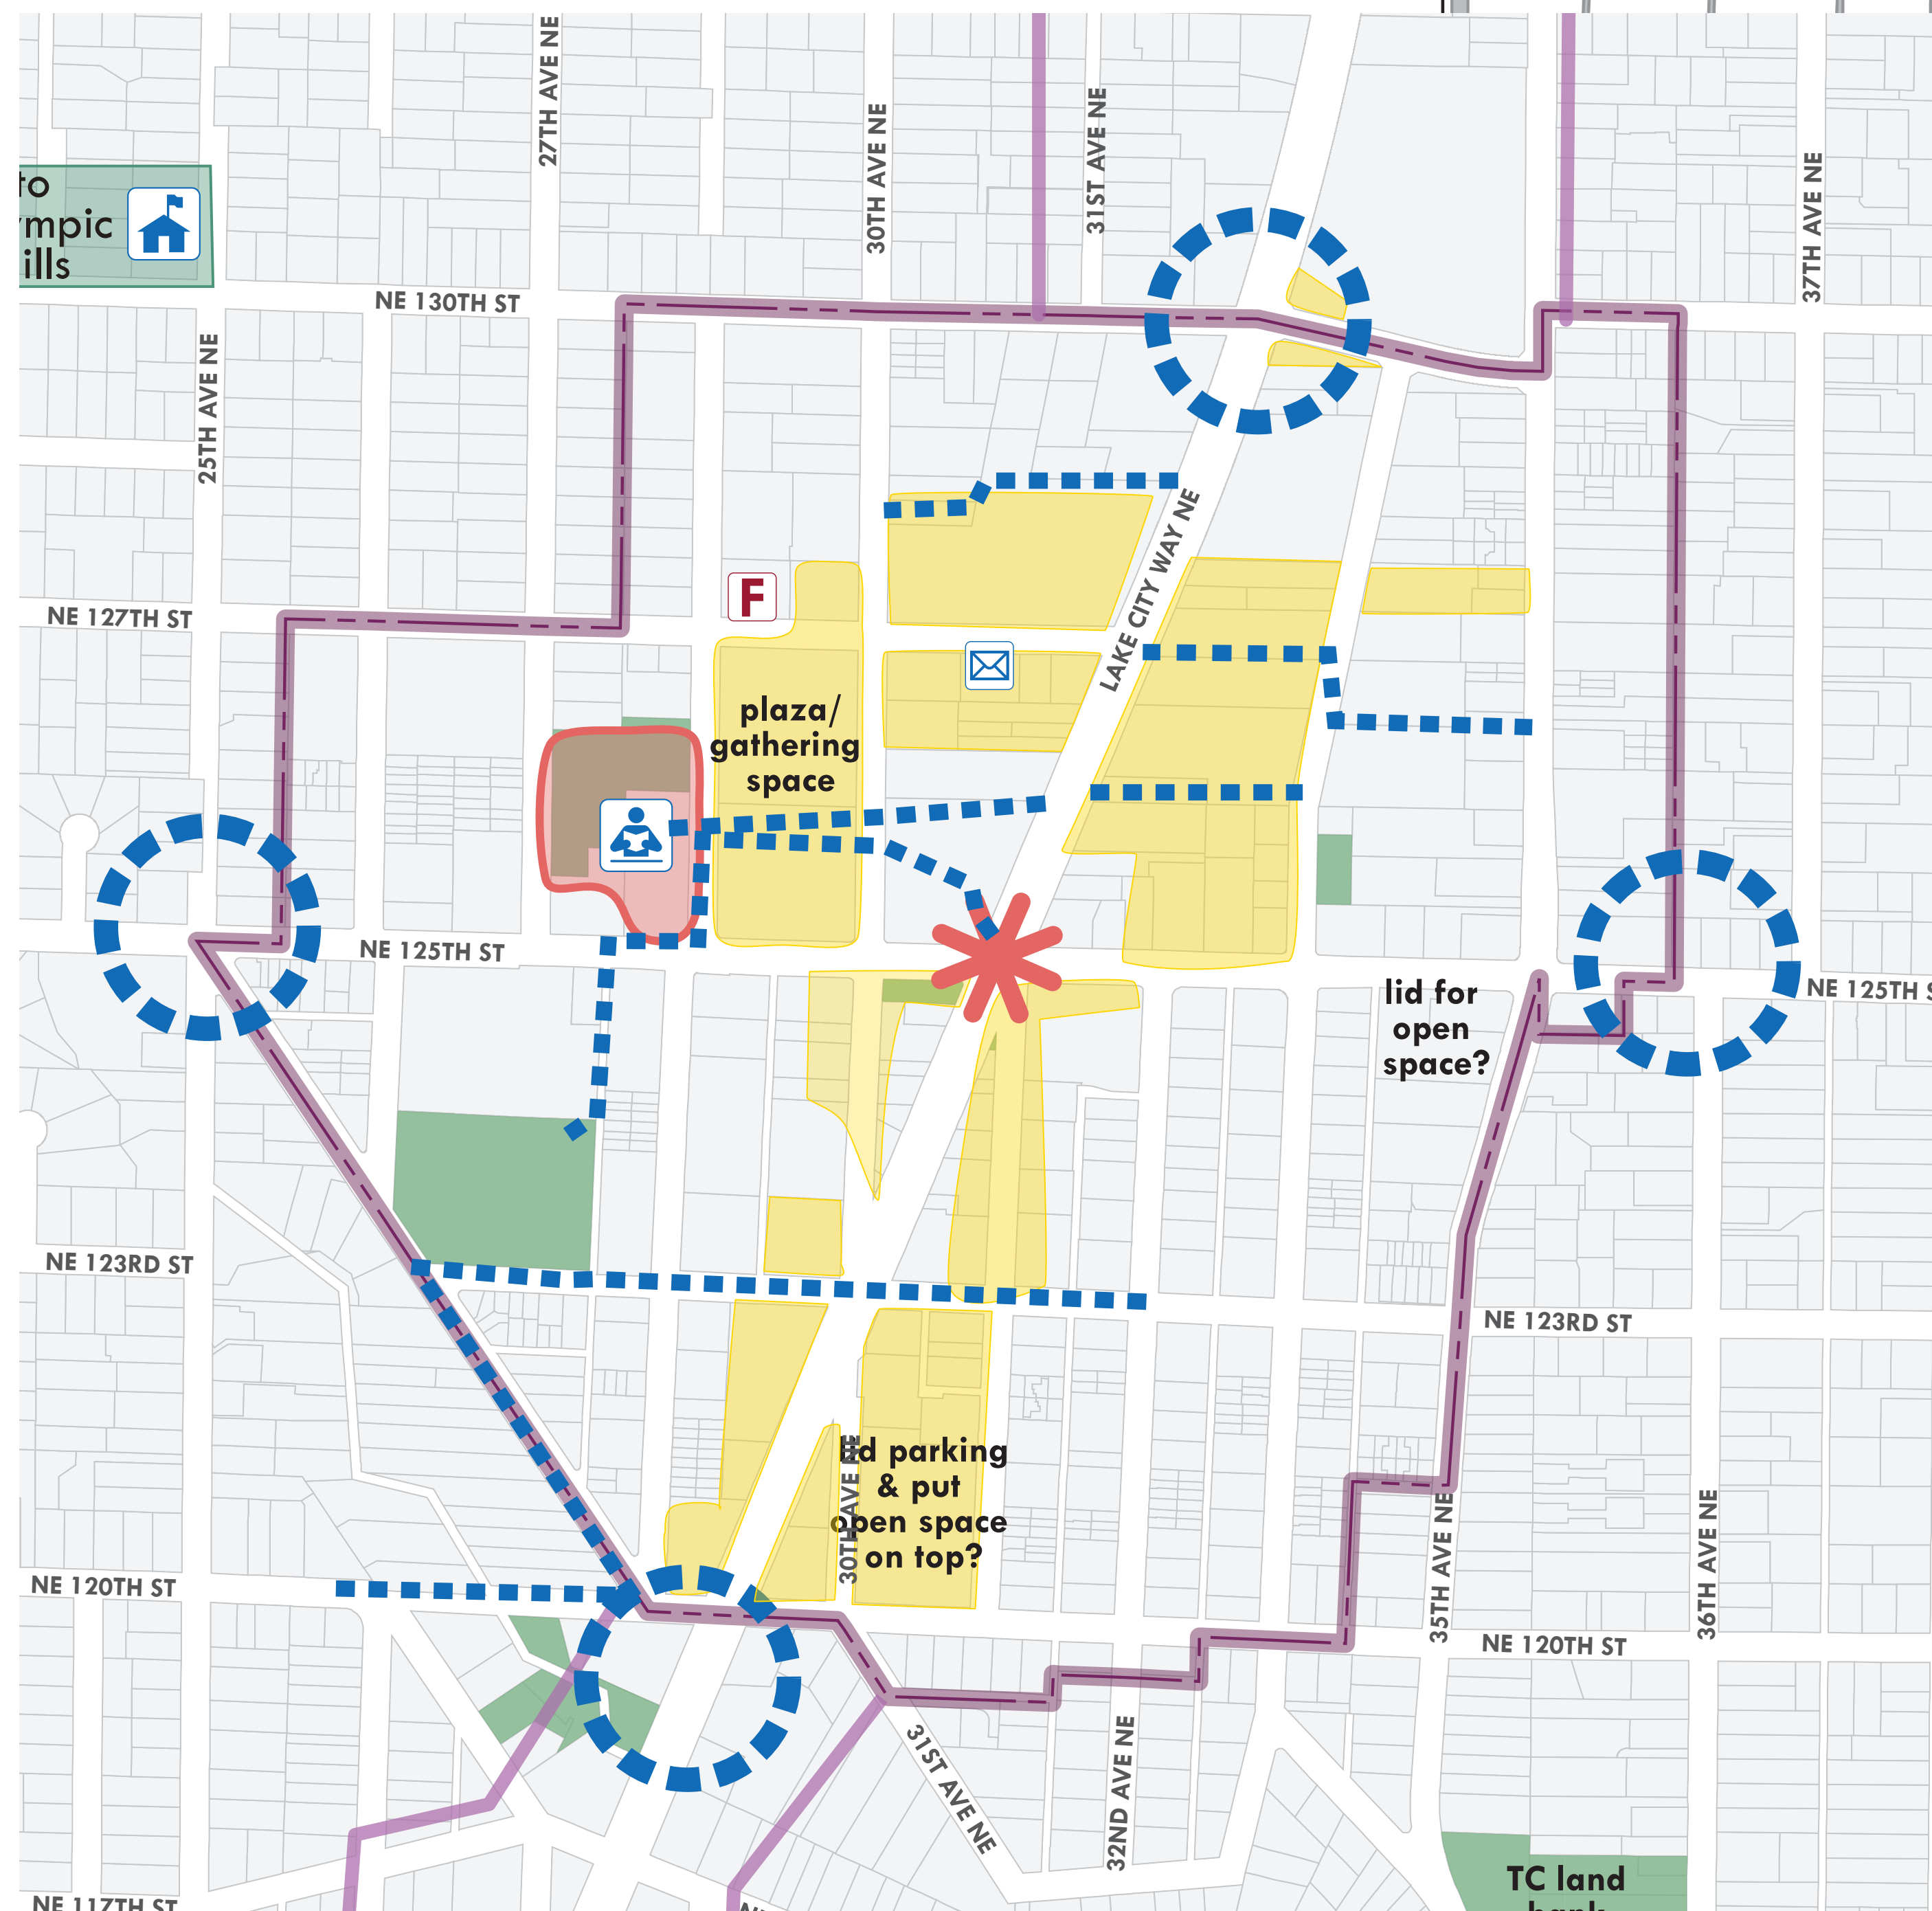

# Lake City Urban Design Framework :: study area and DRAFT ideas

The urban design framework (UDF) will guide future development and strengthen partnerships.

Policy changes may include:

- Comprehensive Plan updates
- Zoning
- Design concepts

## hearts, gateways, opportunities

-  civic heart
-  physical heart/key intersection
-  Thornton Creek gateways
-  opportunity sites
-  key pedestrian connections & potential thru-block connections
-  parks
-  hub urban village boundary

-  hub urban village boundary
-  secondary planning areas
-  community institutions
-  Olympic Hills Greenway
-  pedestrian improvements planned in SDOT's traffic safety corridor project