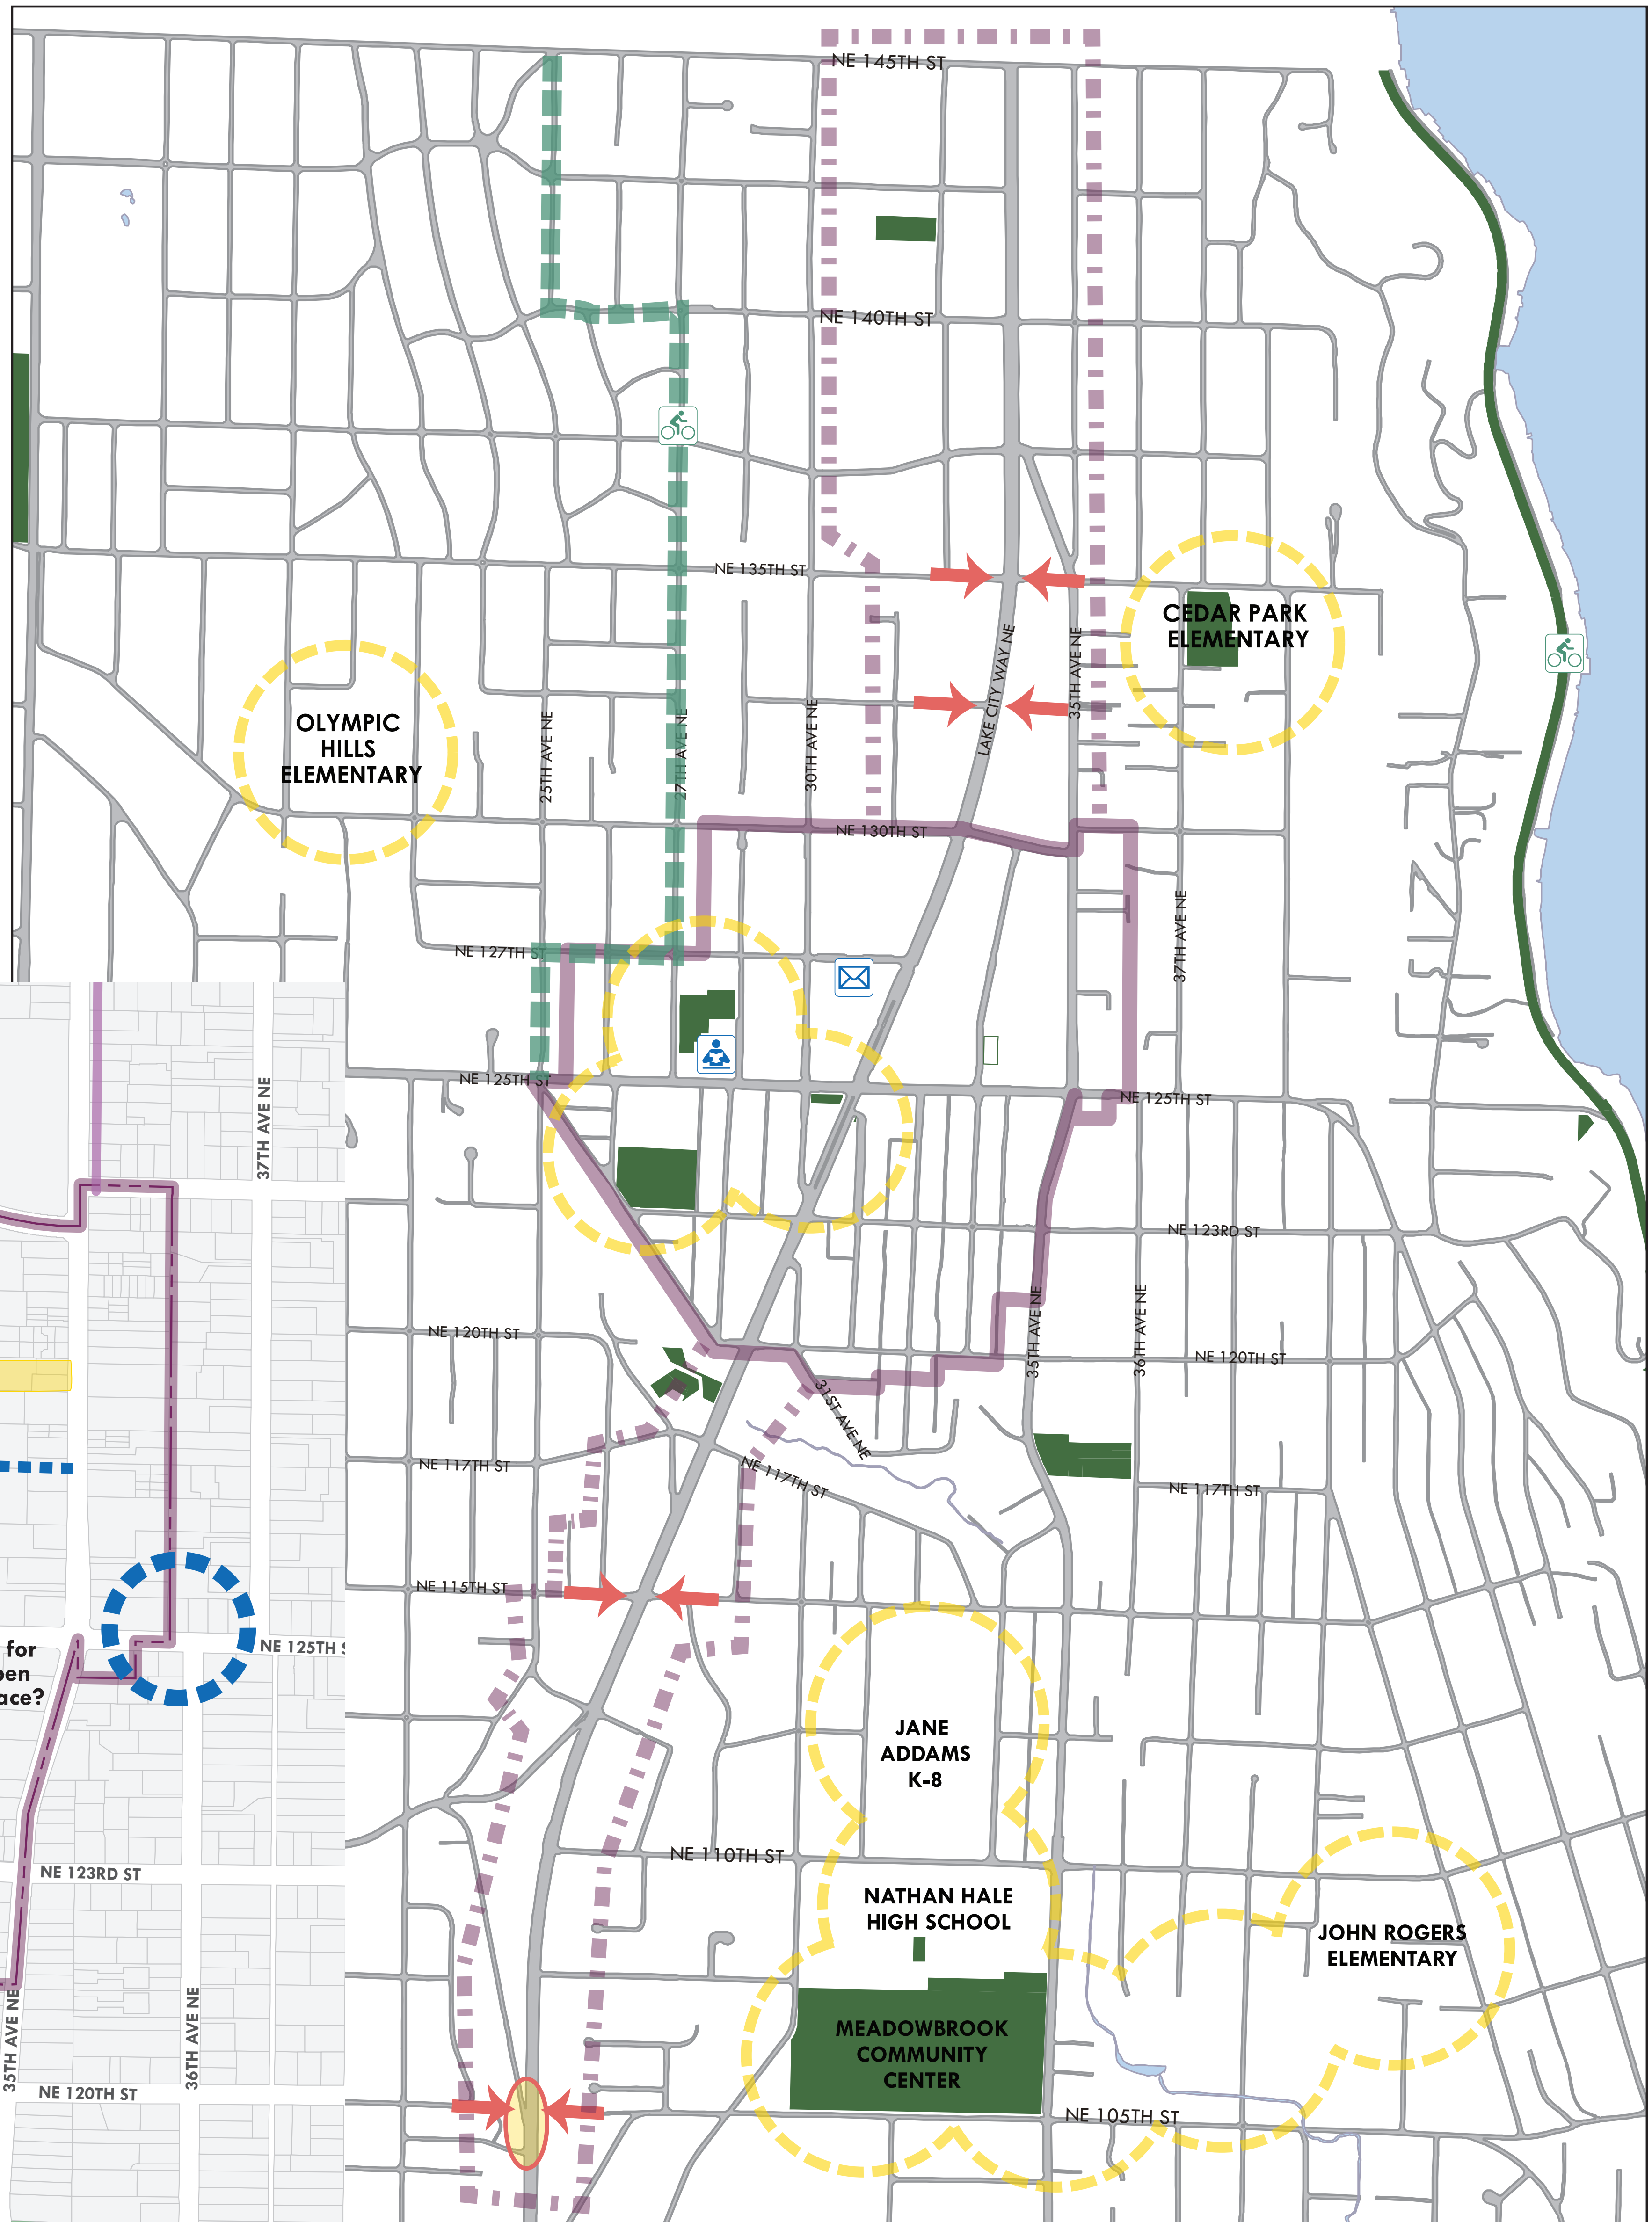

# Lake City Urban Design Framework :: study area and DRAFT ideas

The urban design framework (UDF) will guide future development and strengthen partnerships.

Policy changes may include:

- Comprehensive Plan updates
- Zoning
- Design concepts

## hearts, gateways, opportunities

-  civic heart
-  physical heart/key intersection
-  Thornton Creek gateways
-  opportunity sites
-  key pedestrian connections & potential thru-block connections
-  parks
-  hub urban village boundary

-  hub urban village boundary
-  secondary planning areas
-  community institutions
-  Olympic Hills Greenway
-  pedestrian improvements planned in SDOT's traffic safety corridor project